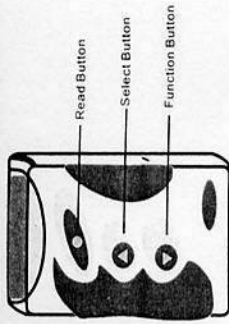

Feature

- ULTRA COMPACT SIZE
- 10 ALERTS, SILENT (VIBRATION), BEEP
- DISPLAY TIME, DATE AND DAY OF THE WEEK
- DISPLAY NUMBERS OF UNREAD MESSAGES
- 16 MESSAGE MEMORY
- LOCK UP TO 10 MESSAGES
- DETETE INDIVIDUAL OR ERASE ALL MESSAGES
- MESSAGE TIME STAMPING
- DUPLICATE MESSAGE INDICATOR
- 3 ALARM SETTING
- LOW BATTERY INDICATOR
- SERVICE AREA INDICATOR
- BACKLIGHT

PRESS SHIFT KEY TO MOVE CURSOR, PRESS FUNCTION KEY TO ADJUST DATA, PRESS READ KEY TO RETURN TO STAND-BY MODE

AUTO ON/OFF SETTING

PRESS FUNCTION KEY UNTIL THE SCREEN DISPLAYS SET AUTO Y
PRESS SHIFT KEY, THE SCREEN WILL THEN DISPLAY AS BELOW

00-00:00
SU

ON-00:00-AUTO ON TIME
OFF-00:00-AUTO OFF TIME

PRESS SHIFT KEY TO MOVE CURSOR, PRESS FUNCTION KEY TO CHANGE DATA, PRESS READ KEY TO RETURN TO STAND-BY MODE

NOTE: THIS FEATURE WILL TURN YOUR PAGER ON AND OFF ACCORDING TO THE

Them THAT IS SET, MESSAGES WILL NOT BE RECEIVED WHILE THIS FEATURE IS IN USE.

PAGER OFF SETTING

OUTLOOKING

PAGER SYMBOLS

- ☐ NUMBERS OF MESSAGES STORED
- ☑ UNREAD MESSAGE INDICATOR
- ☐ REPEAT MESSAGE INDICATOR
- ☐ LOW BATTERY INDICATOR
- ☐ SERVICE AREA INDICATOR
- ☐ LOCKED MESSAGE
- ☐ ALARM CLOCK
- ☐ AUTO ON/OFF
- ☐ STANDARD BEEP
- ☐ VIBRATOR

PRESS FUNCTION KEY UNTIL THE SCREEN DISPLAYS PAGE OFF, PRESS SHIFT KEY TO TURN PAGER OFF, PRESS READ BUTTON TO TURN PAGER BACK ON

SET TIME

PRESS FUNCTION KEY UNTIL THE SCREEN DISPLAYS SET TIME, PRESS SHIFT KEY THE SCREEN WILL DISPLAY AS BELOW

05:59 12-04
SU

05 - HOUR
59 - MINUTES
12 - DAY OF MONTH
04 - MONTH
SU - WEEKDAY

12/24 HOURS DISPLAY SETTING

PRESS SHIFT KEY UNDER SET TIME SCREEN UNTIL THE SCREEN DISPLAYS

24 HOURS
SU

PRESS FUNCTION BUTTON TO SELECT 24 HOURS OR 12 HOURS DISPLAY SETTING.

STAND-BY MODE

03:25 01-01
SU

STANDBY MODE IS THE HOME SCREEN OF THE PAGER, IT DISPLAYS THE TIME, DATE AND DAY OF THE WEEK

SET ALERT

FROM STAND-BY MODE, PRESS FUNCTION KEY THE SCREEN WILL THEN DISPLAY AS BELOW

SE: ALER: ?
Y

PRESS SHIFT KEY TO ENTER SET ALERT MODE, PRESS FUNCTION KEY SELECT ALERT TYPE, PRESS READ BUTTON TO RETURN TO STAND BY MODE

SET ALERT TYPE

FROM STAND-BY MODE, PRESS FUNCTION KEY THE SCREEN WILL THEN DISPLAY AS BELOW

SE: ALAR: ?
Y

PRESS FUNCTION BUTTON AGAIN, THE SCREEN WILL THEN DISPLAY AS BELOW

Radio 02 ?
Y

PRESS FUNCTION BUTTON TO SELECT ALERT TYPE YOU PREFER, PRESS READ BUTTON TO CONFIRM SETTING & RETURN TO STAND-BY MODE

SET ALARM

PRESS FUNCTION KEY TWO TIMES, THE SCREEN WILL THE DISPLAY AS BELOW

SE: ALAR: ?
Y

PRESS FUNCTION KEY TWO TIMES, THE SCREEN WILL THE DISPLAY AS BELOW

1:00 00:00
Y

1:1 SET OF ALARM CLOCK

ON/--:ON:ENABLE ALARM CLOCK
--:DISABLE ALARM CLOCK

00:00 - HOUR & MINUTES SETTING

REMINDER

1. PLEASE CHANGE THE BATTERY RIGHT AWAY WHEN LOW BATTERY ICON IS DISPLAYED, OR YOU MAY MISS MESSAGES

2. DO NOT OPEN THE HOUSING WITHOUT ALLOWANCE

PRESS READ BUTTON TO CONFIRM SETTING & RETURN TO STAND-BY MODE

READ MESSAGE

PRESS ANY KEY TO STOP ALERT, PRESS READ KEY TO READ MESSAGE, PRESS READ KEY TO VIEW THE NEXT SCREEN

LOCK/UNLOCK DELETE INDIVIDUAL MESSAGE

1. PRESS READ KEY TO SELECT THE MESSAGE YOU WANT TO LOCK, UNLOCK OR DELETE

2. PRESS FUNCTION KEY TO LOCK, UNLOCK OR DELETE MESSAGE

3. PRESS READ KEY TO CONFIRM YOUR SELECTION

BACKLIGHT

TO TURN ON OR THE BACKLIGHT, PRESS SHIFT KEY THE BACK LIGHT WILL AUTOMATICALLY TURN ON/OFF.

DETEETE ALL MESSAGE

PRESS FUNCTION KEY UNTIL THE SCREEN DISPLAY CLEAR ALL, THEN PRESS SHIFT KEY TO DELETE ALL THE UNLOCKED MESSAGES